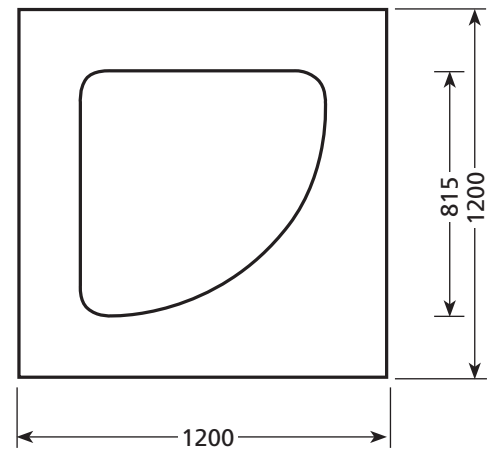

SHOWERDOME SIZES

TRIANGLE & CURVED FRONT SHOWERS

T800S

T800L

C800L

SMALL SQUARE SHOWERS

S800S

S700S

R650S

LARGE SQUARE SHOWERS

S800L

S700L

S900L

showerdome

Doesn't make steam, makes sense