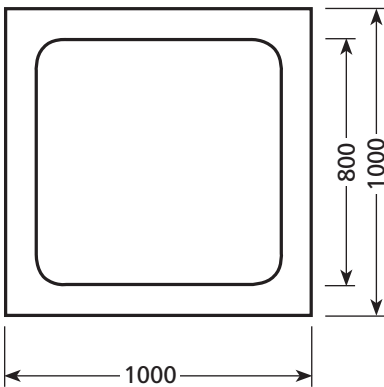

SHOWERDOME SIZES

TRIANGLE & CURVED FRONT SHOWERS

T800S

T800L

C800L

SMALL SQUARE SHOWERS

S800S

S700S

R650S

LARGE SQUARE SHOWERS

S800L

S700L

S900L

showerdome

Doesn't make steam, makes sense