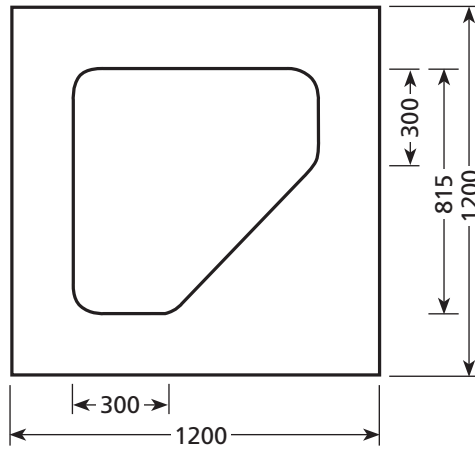

SHOWERDOME SIZES

TRIANGLE & CURVED FRONT SHOWERS

T800S

T800L

C800L

SMALL SQUARE SHOWERS

S800S

S700S

R650S

LARGE SQUARE SHOWERS

S800L

S700L

S900L

showerdome

Doesn't make steam, makes sense