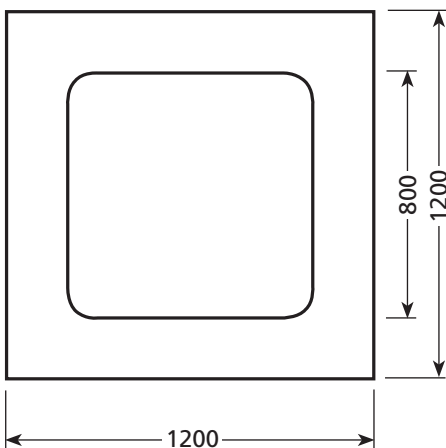

SHOWERDOME SIZES

TRIANGLE & CURVED FRONT SHOWERS

T800S

T800L

C800L

SMALL SQUARE SHOWERS

S800S

S700S

R650S

LARGE SQUARE SHOWERS

S800L

S700L

S900L

showerdome

Doesn't make steam, makes sense