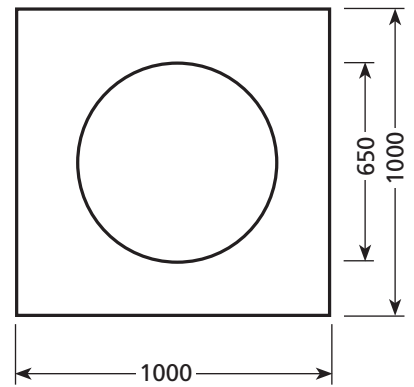

SHOWERDOME SIZES

TRIANGLE & CURVED FRONT SHOWERS

T800S

T800L

C800L

SMALL SQUARE SHOWERS

S800S

S700S

R650S

LARGE SQUARE SHOWERS

S800L

S700L

S900L

showerdome

Doesn't make steam, makes sense