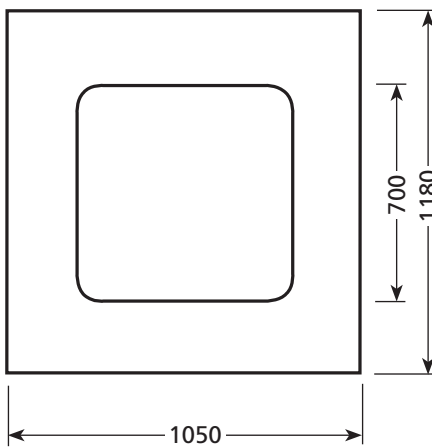

SHOWERDOME SIZES

TRIANGLE & CURVED FRONT SHOWERS

T800S

T800L

C800L

SMALL SQUARE SHOWERS

S800S

S700S

R650S

LARGE SQUARE SHOWERS

S800L

S700L

S900L

showerdome

Doesn't make steam, makes sense