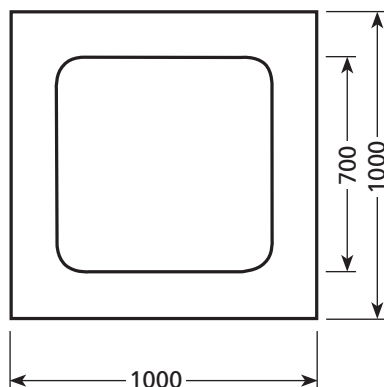

SHOWERDOME SIZES

TRIANGLE & CURVED FRONT SHOWERS

T800S

T800L

C800L

SMALL SQUARE SHOWERS

S800S

S700S

R650S

LARGE SQUARE SHOWERS

S800L

S700L

S900L

showerdome

Doesn't make steam, makes sense