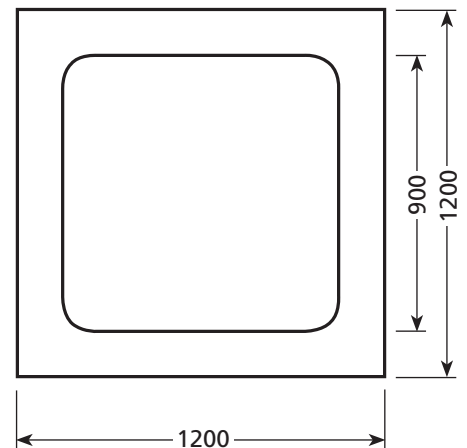

SHOWERDOME SIZES

TRIANGLE & CURVED FRONT SHOWERS

T800S

T800L

C800L

SMALL SQUARE SHOWERS

S800S

S700S

R650S

LARGE SQUARE SHOWERS

S800L

S700L

S900L

showerdome

Doesn't make steam, makes sense