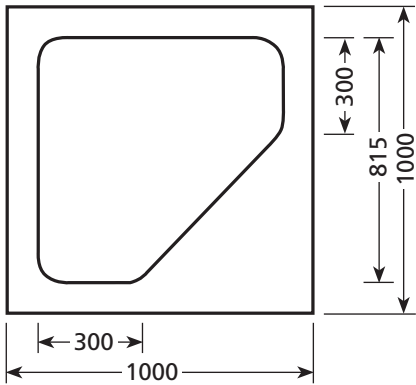

SHOWERDOME SIZES

TRIANGLE & CURVED FRONT SHOWERS

T800S

T800L

C800L

SMALL SQUARE SHOWERS

S800S

S700S

R650S

LARGE SQUARE SHOWERS

S800L

S700L

S900L

showerdome

Doesn't make steam, makes sense